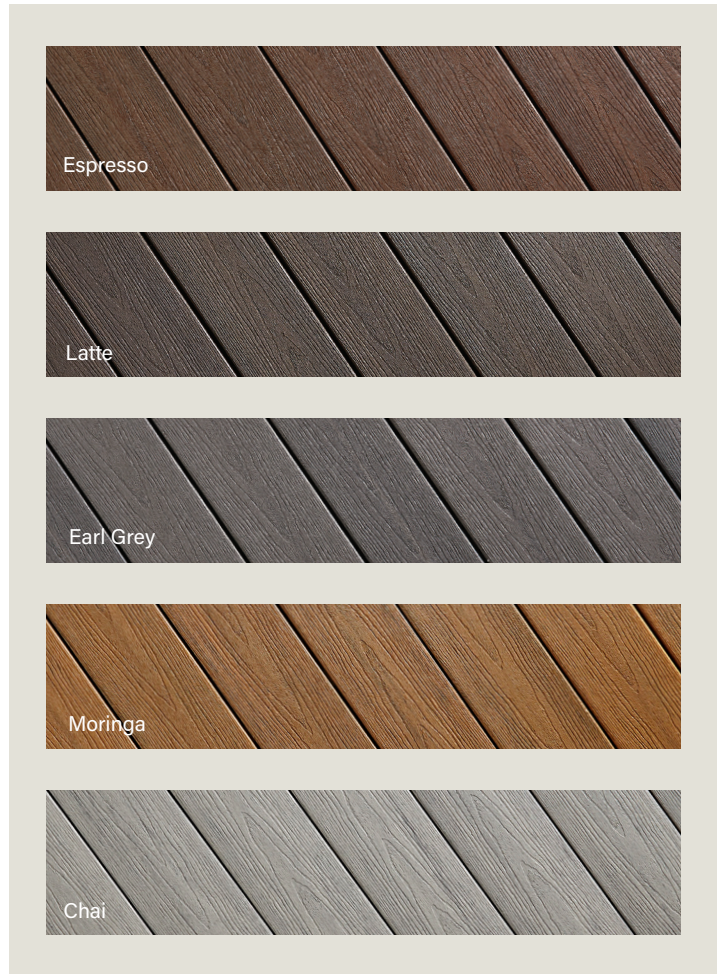

fiberon® Sanctuary®

Enjoy a relaxing, personal oasis with Fiberon® Sanctuary decking. Beautiful and easy to maintain, Sanctuary decking features bold, multi-tonal colors and rustic embossing with an innovative PermaTech® cap layer for superior stain and fade resistance.

- Three-sided PermaTech cap layer resists fading.
- The flat-profile bottom provides a sturdy feel, reminiscent of traditional lumber.
- Strong composite construction resists splintering, rotting, cracking, insects and decay.
- Contains 95% recycled content.
- A Fire-rated version of Sanctuary decking is also available and approved for use in all Wildland Urban Interface (WUI) zones and meets additional fire performance requirements of San Diego County.

Square Edge = 0.925 in. x 5.25 in.
Lengths: 16 ft. and 20 ft.

Grooved Edge = 0.925 in. x 5.25 in.
Lengths: 12 ft., 16 ft. and 20 ft.

Fascia: .75 in. x 11.25 in. x 12 ft.

Riser Board: .75 in. x 7.25 in. x 12 ft.

Sanctuary PE composite decking in Espresso.

fiberon® Sanctuary®

Sanctuary PE composite decking in Earl Grey.

40
YEAR
WARRANTY
Stain, Fade and
Performance
Limited Residential