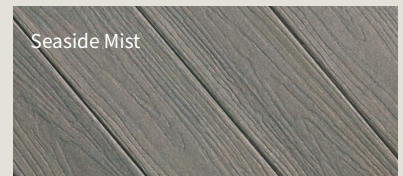

Concordia™ PE Composite Decking

Timeless style, unmatched versatility.

Concordia™ premium PE composite decking now includes three distinct collections – Symmetry, Horizon and Astir – combining classic and on-trend colors and grain patterns with unbeatable performance.

The Astir Collection features a rustic cathedral grain and three fresh, nature-inspired multi-tonal hues influenced by the harmony of beautiful outdoor landscapes.

The Symmetry® Collection features a low-gloss formula and micro-texturing to create a wire-brushed finish.

The Horizon® Collection includes a sweeping cathedral grain with dramatic streaking that emulates exotic hardwoods.

Astir Collection