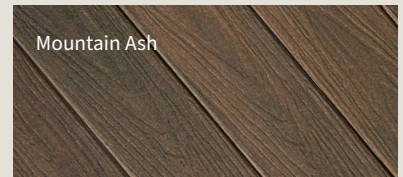

Concordia™ PE Composite Decking

Timeless style, unmatched versatility.

Concordia™ premium PE composite decking now includes three distinct collections – Symmetry, Horizon and Astir – combining classic and on-trend colors and grain patterns with unbeatable performance.

The Astir Collection features a rustic cathedral grain and three fresh, nature-inspired multi-tonal hues influenced by the harmony of beautiful outdoor landscapes.

The Symmetry® Collection features a low-gloss formula and micro-texturing to create a wire-brushed finish.

The Horizon® Collection includes a sweeping cathedral grain with dramatic streaking that emulates exotic hardwoods.

Astir Collection