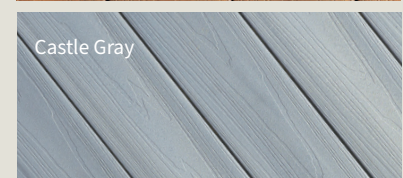

The Astir Collection features a rustic cathedral grain and three fresh, nature-inspired multi-tonal hues influenced by the harmony of beautiful outdoor landscapes.

The Symmetry® Collection features a low-gloss formula and micro-texturing to create a wire-brushed finish.

The Horizon® Collection includes a sweeping cathedral grain with dramatic streaking that emulates exotic hardwoods.

Astir Collection

Symmetry® Collection

Horizon® Collection

Concordia composite decking, Astir Collection in Seaside Mist.