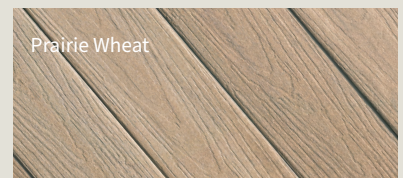

Concordia™ PE Composite Decking

Timeless style, unmatched versatility.

Concordia™ premium PE composite decking now includes three distinct collections – Symmetry, Horizon and Astir – combining classic and on-trend colors and grain patterns with unbeatable performance.

The Astir Collection features a rustic cathedral grain and three fresh, nature-inspired multi-tonal hues influenced by the harmony of beautiful outdoor landscapes.

The Symmetry® Collection features a low-gloss formula and micro-texturing to create a wire-brushed finish.

The Horizon® Collection includes a sweeping cathedral grain with dramatic streaking that emulates exotic hardwoods.

Astir Collection