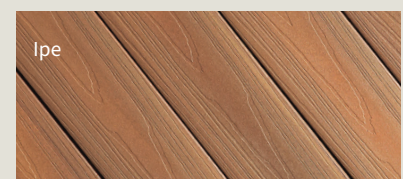

The Astir Collection features a rustic cathedral grain and three fresh, nature-inspired multi-tonal hues influenced by the harmony of beautiful outdoor landscapes.

The Symmetry® Collection features a low-gloss formula and micro-texturing to create a wire-brushed finish.

The Horizon® Collection includes a sweeping cathedral grain with dramatic streaking that emulates exotic hardwoods.

Astir Collection

Symmetry® Collection

Horizon® Collection

Concordia composite decking, Astir Collection in Seaside Mist.