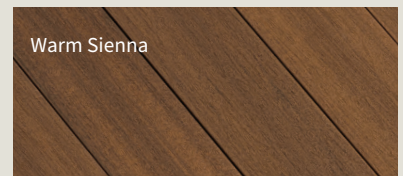

Symmetry® Collection