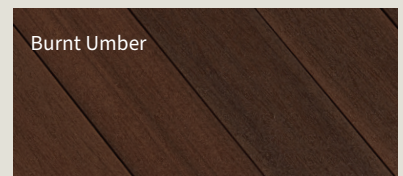

Symmetry® Collection