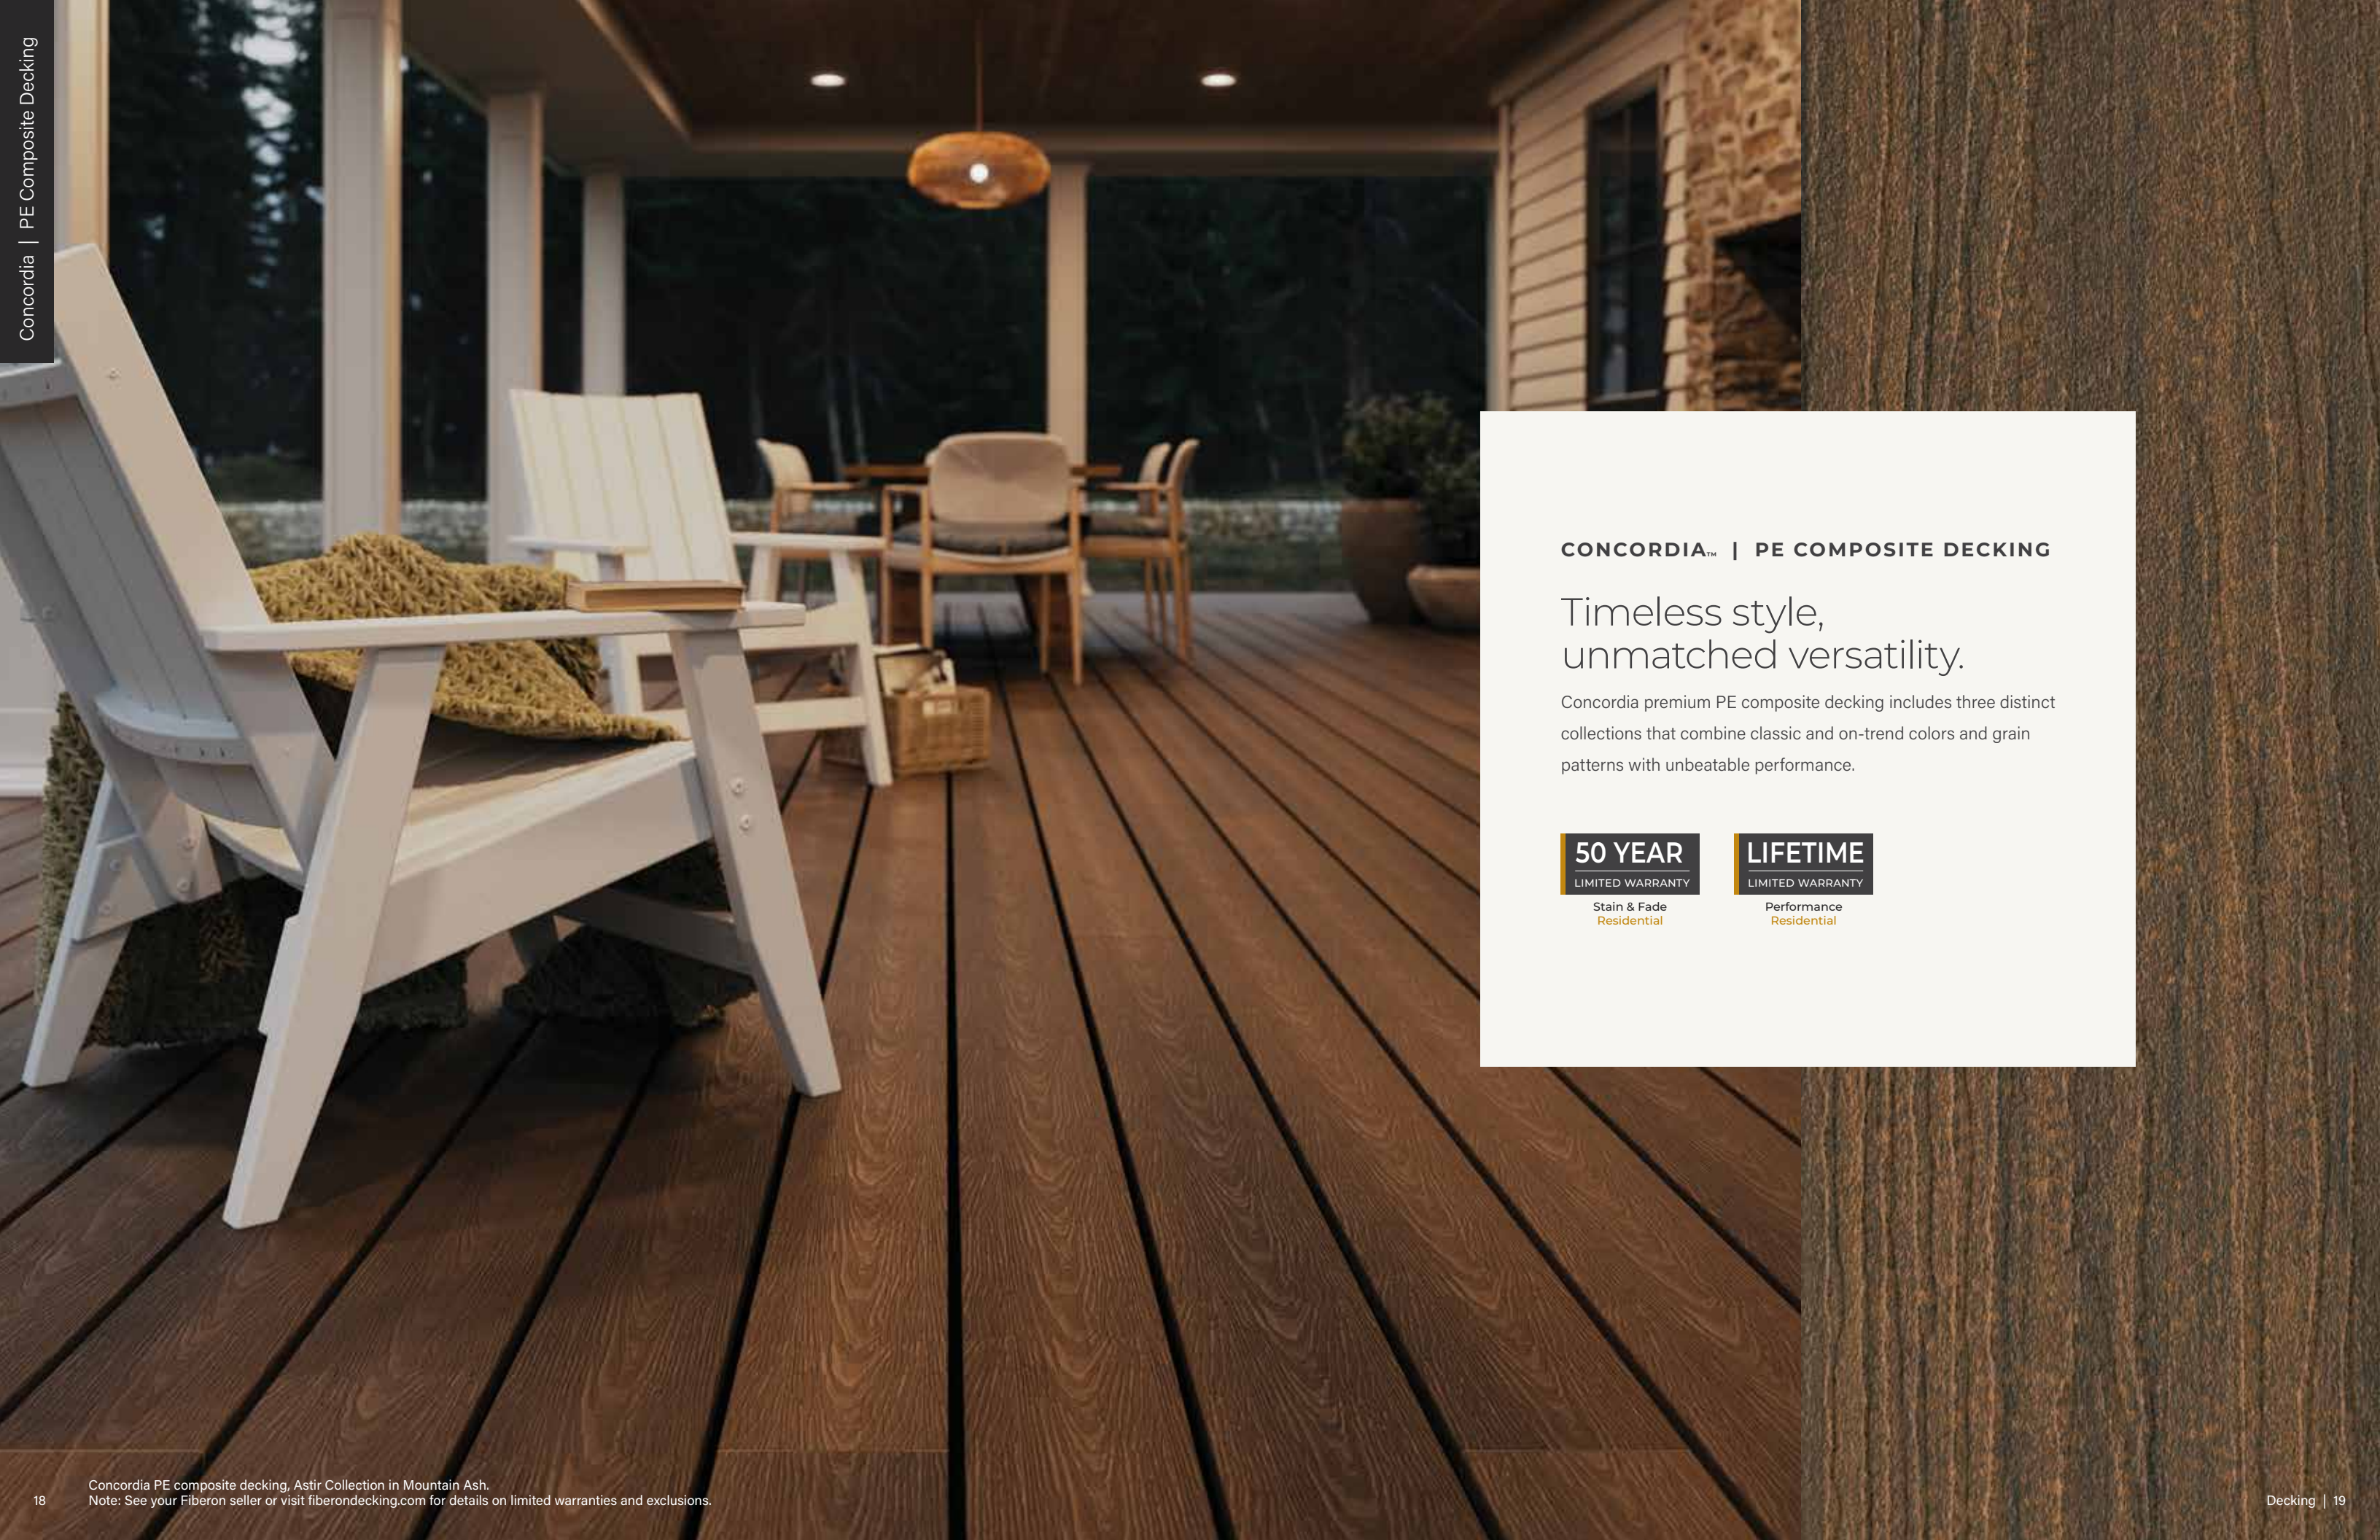

CONCORDIA™ | PE COMPOSITE DECKING

Timeless style,
unmatched versatility.

Concordia premium PE composite decking includes three distinct collections that combine classic and on-trend colors and grain patterns with unbeatable performance.

50 YEAR
LIMITED WARRANTY
Stain & Fade
Residential

LIFETIME
LIMITED WARRANTY
Performance
Residential