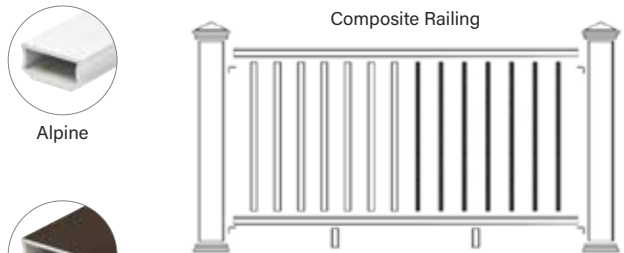

Brio

Top Rail = 3.5 in. x 1.75 in. Bottom Rail = 3.5 in. x 1.75 in.