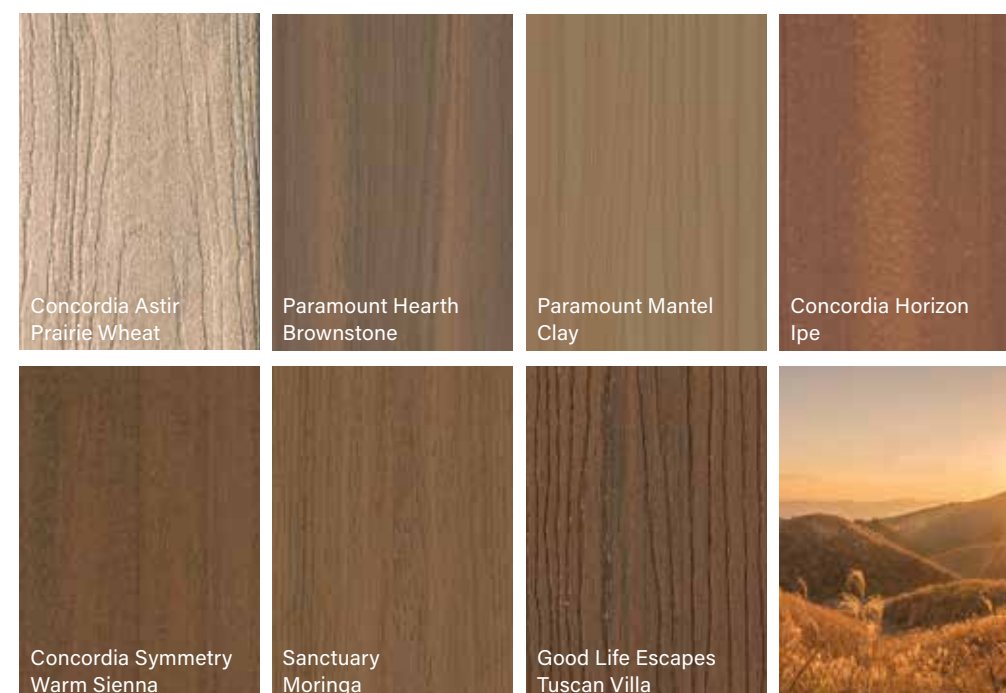

Make a statement.

Picture your perfect outdoor living space. Is it a serene retreat, designed for relaxing at the end of a long day? Or is it sleek and stylish, ideal for elegant outdoor dinner parties?

The board color you select will influence the look and feel of your outdoor space, from subtle, subdued shades that blend with your surroundings to bold, modern hues that provide showstopping contrast. Each Fiberon® decking collection comes in a variety of nature-inspired, on-trend colors featuring realistic grain patterns.

For a casual, laidback look, choose cool-toned browns like Bungalow, Sandstone and Clay. If you're looking for something more modern, consider mid-tone finishes like Natural Reef, Latte and Espresso. Classic finishes such as Sandy Pier, Weathered Cliff and Moonlit Cove provide a traditional aesthetic.

Mix and match colors within your selected decking collection to create a unique, two-toned look with depth and personality.

GOLDEN BROWNS

Warm and natural, these shades complement any architecture.