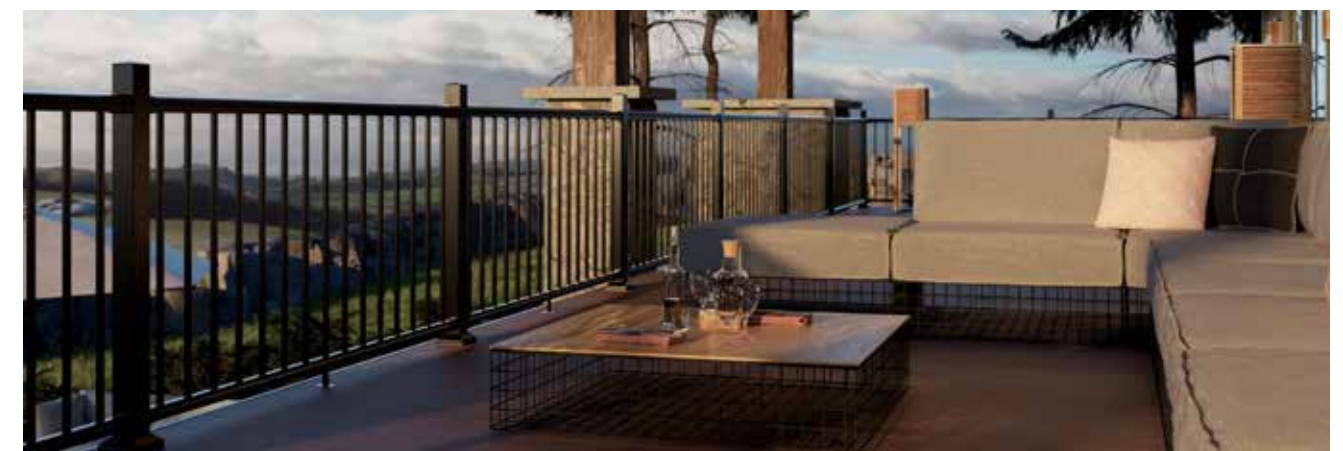

Line and Stair Kit Options (Sold separately.)

- 36 and 42 in. heights.
- 6 and 8 ft. lengths¹.
- Square composite or round black aluminum balusters available.
- Railing kits include top and bottom rails, balusters, spacers, crush blocks and mounting hardware.