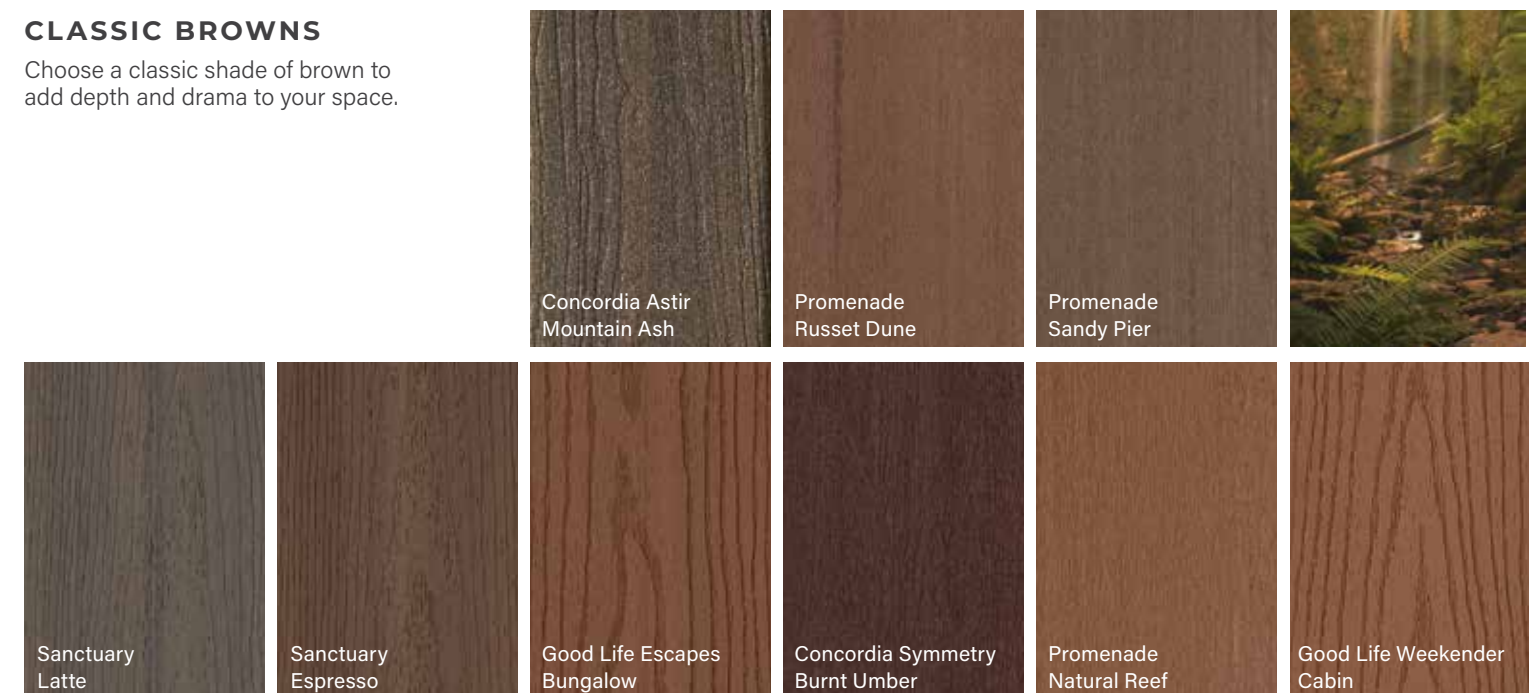

The board color you select will influence the look and feel of your outdoor space, from subtle, subdued shades that blend with your surroundings to bold, modern hues that provide showstopping contrast. Each Fiberon® decking collection comes in a variety of nature-inspired, on-trend colors featuring realistic grain patterns.

For a casual, laidback look, choose cool-toned browns like Bungalow, Sandstone and Clay. If you're looking for something more modern, consider mid-tone finishes like Natural Reef, Latte and Espresso. Classic finishes such as Sandy Pier, Weathered Cliff and Moonlit Cove provide a traditional aesthetic.

Mix and match colors within your selected decking collection to create a unique, two-toned look with depth and personality.

GOLDEN BROWNS

Warm and natural, these shades complement any architecture.

GRAYS

The perfect choice for coastal homes, gray evokes thoughts of rocky shorelines and weathered wood.

CLASSIC BROWNS

Choose a classic shade of brown to add depth and drama to your space.

CLADDING

The beauty of wood meets advanced composite technology.