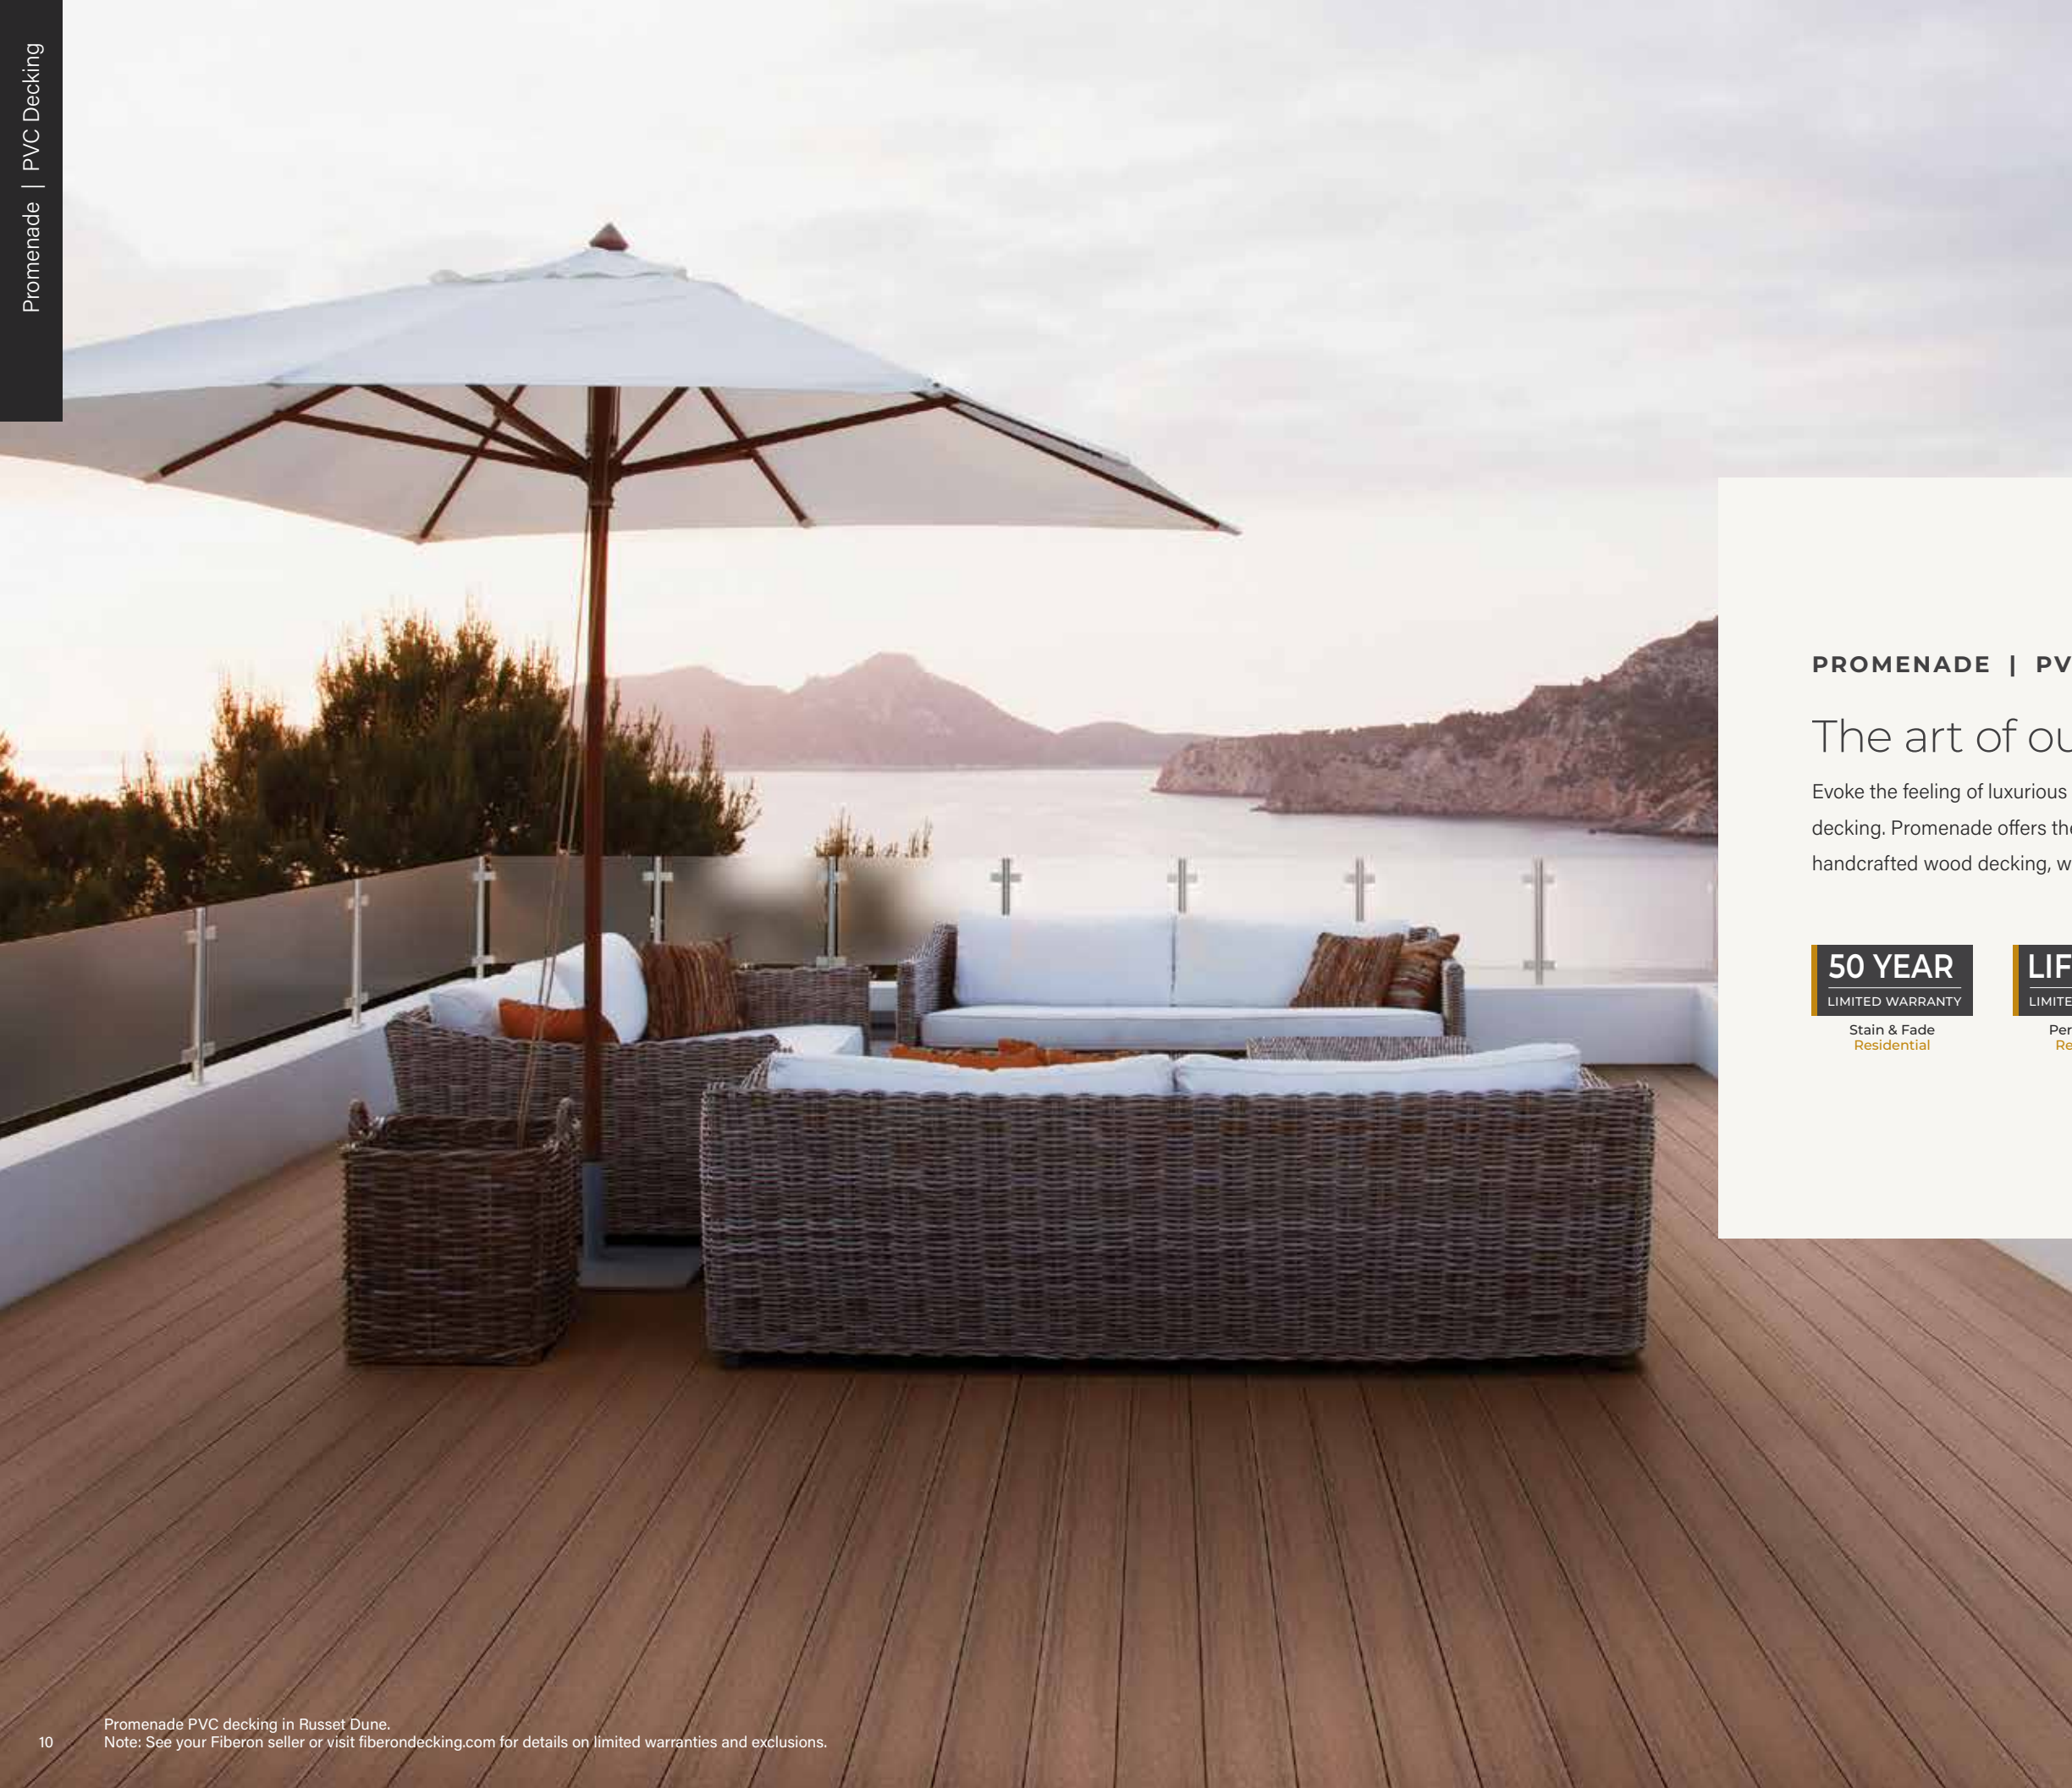

At Fiberon we believe that decks are meant to be enjoyed, not maintained. Our composite PE and PVC decking won't warp, rot or splinter, so the look you love today will be there tomorrow. Wood decking simply can't compare.