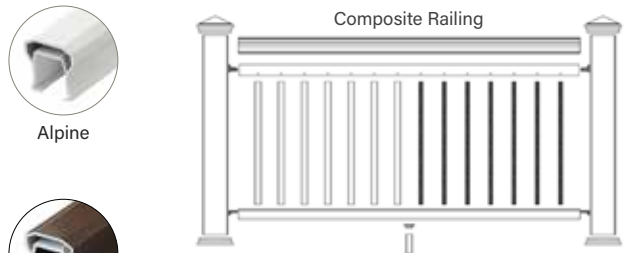

RAILING SECTIONS

CountrySide

Top Rail = 3 in. x 3 in. Bottom Rail = 2.5 in. x 2 in.