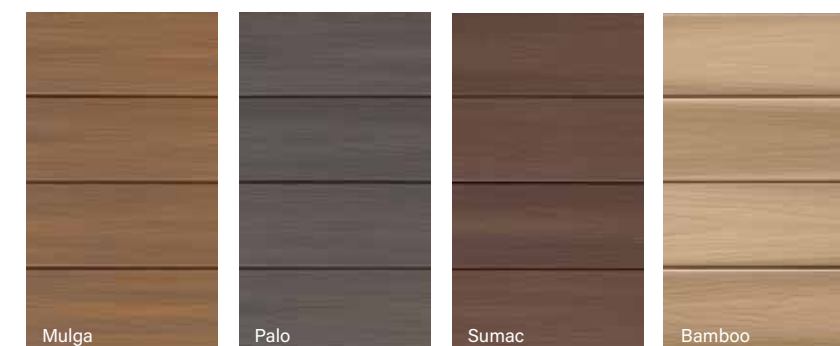

SAHARA COLLECTION

Draws inspiration from arid, sandy landscapes and includes rich desert tones.