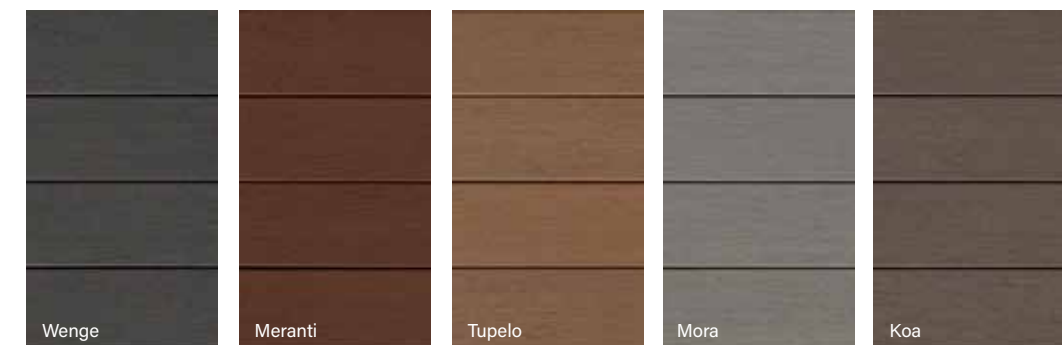

EDEN COLLECTION

Inspired by lush, tropical forests and features an array of exotic hues.