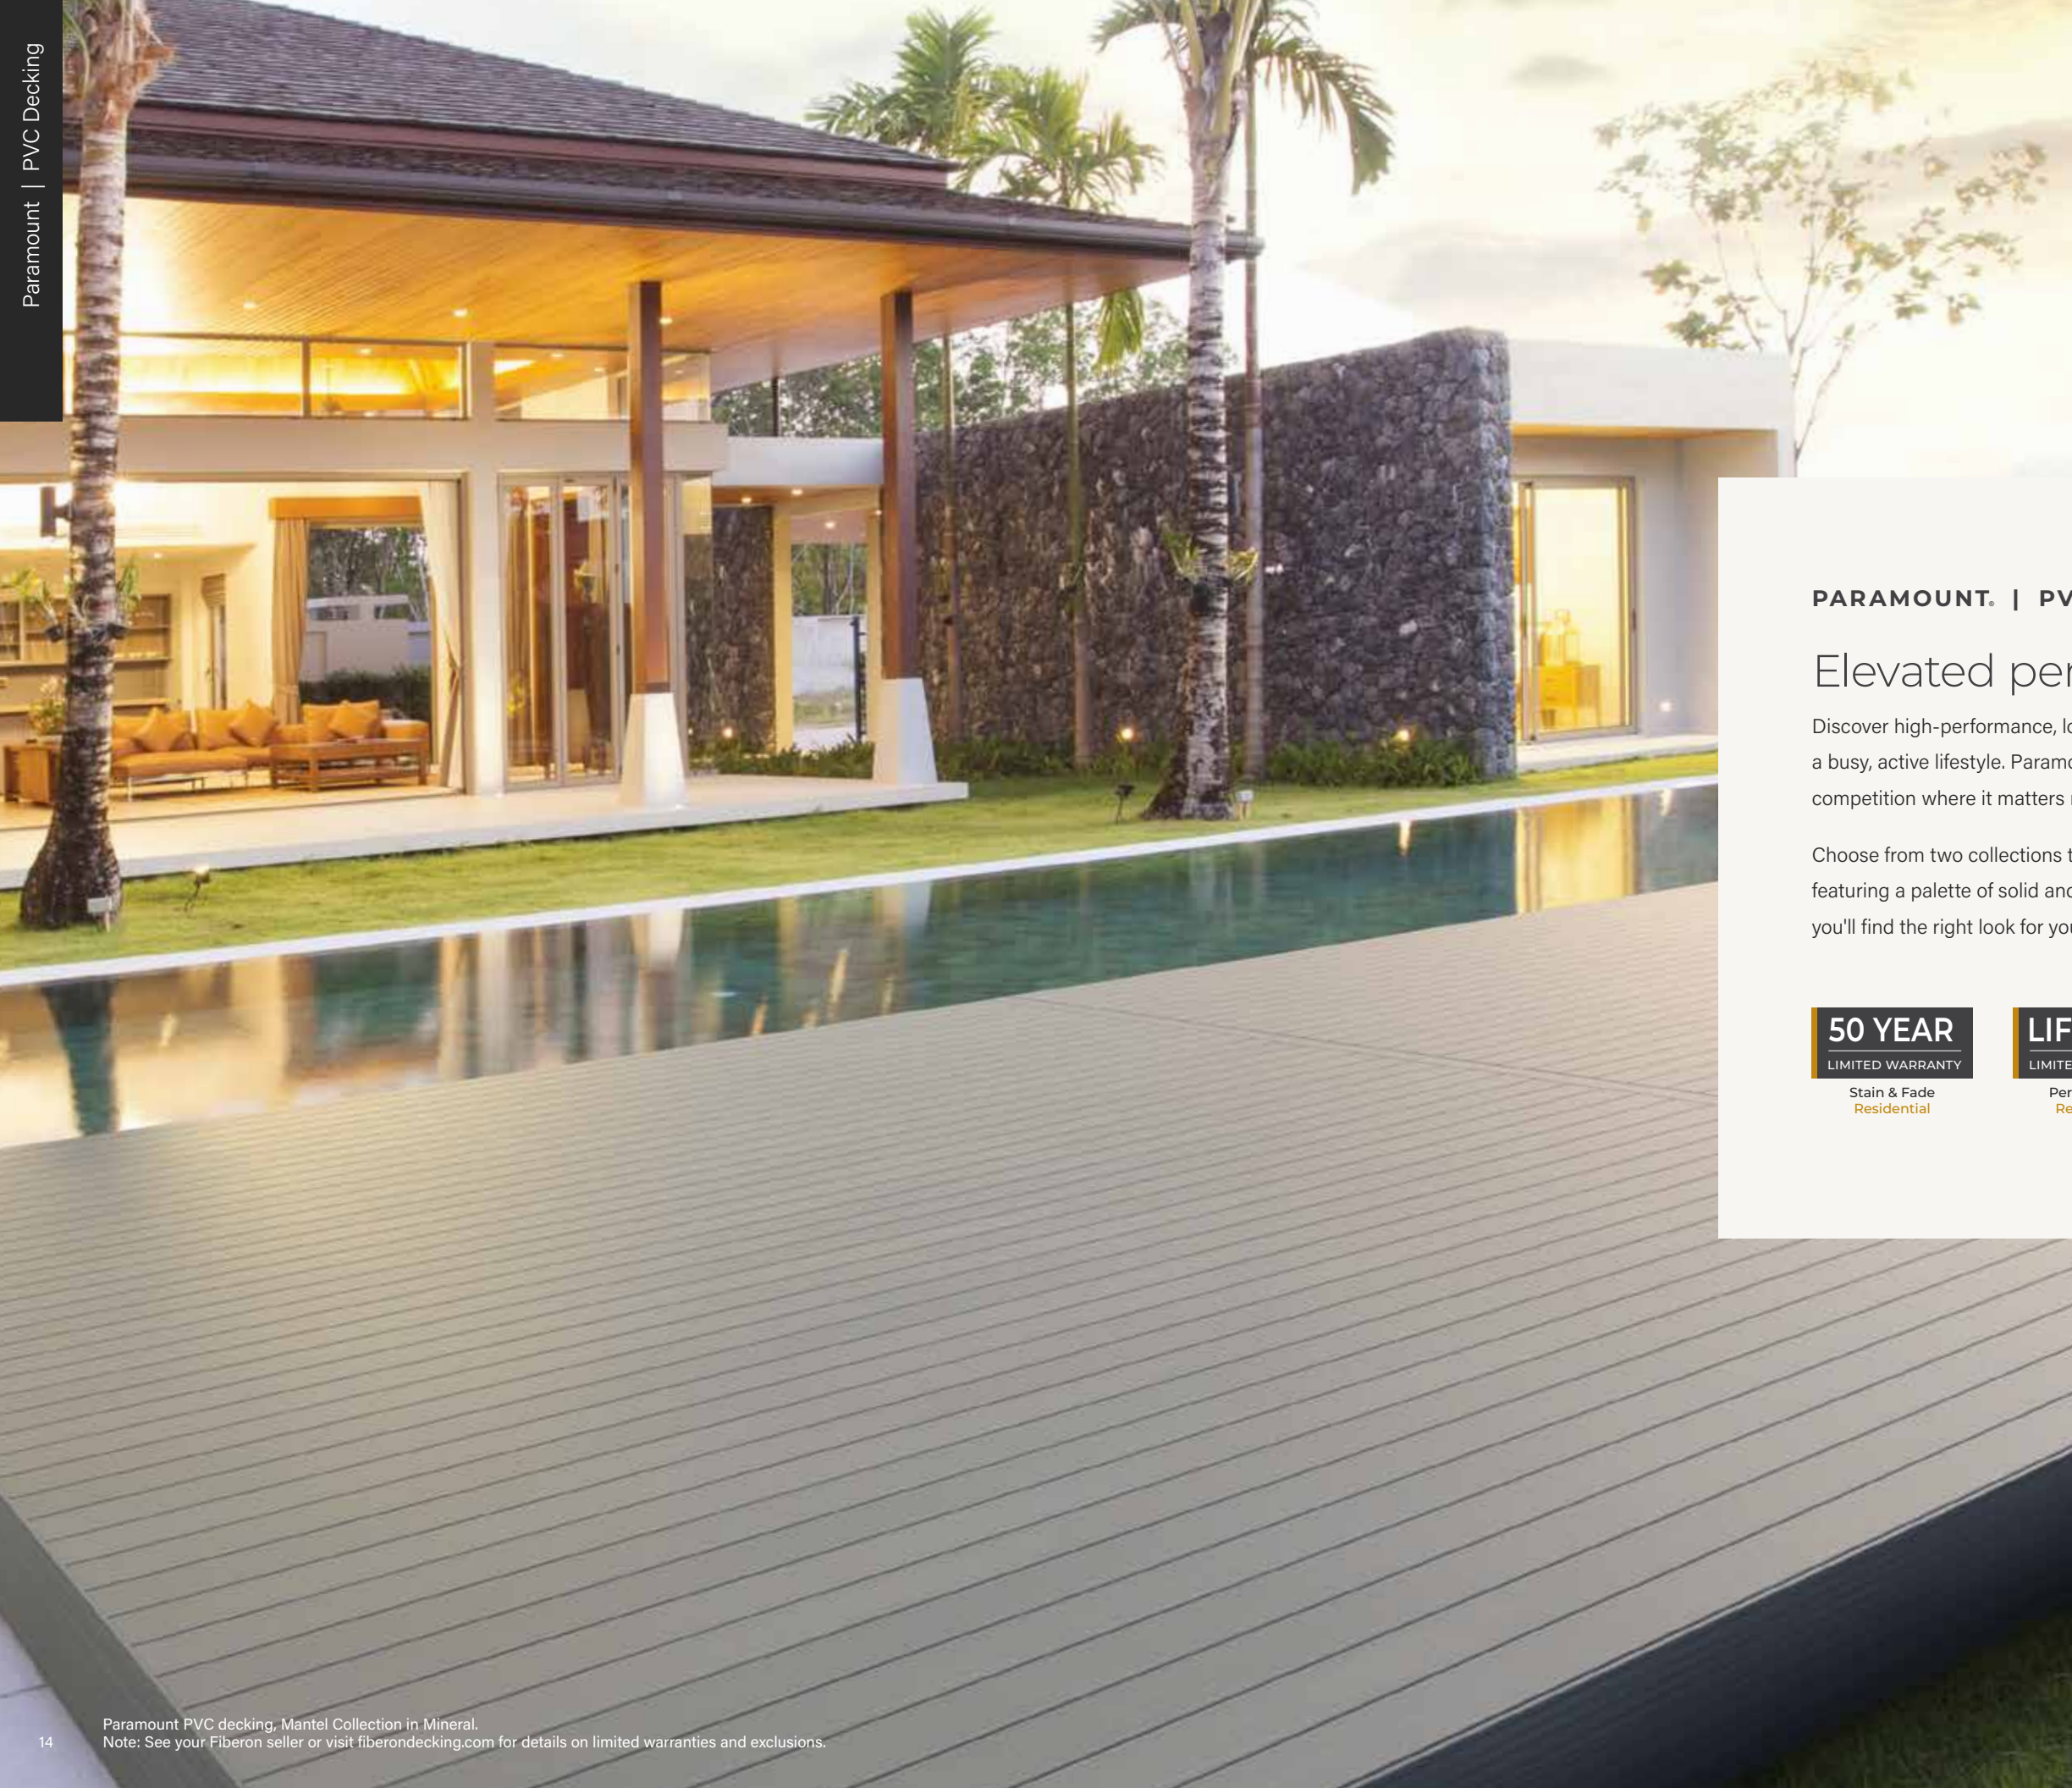

PARAMOUNT. | PVC DECKING

Elevated performance.

Discover high-performance, low-maintenance decking that suits a busy, active lifestyle. Paramount PVC decking outperforms the competition where it matters most.

Choose from two collections that combine durability and style, featuring a palette of solid and multi-tonal color options, ensuring you'll find the right look for your project.

50 YEAR
LIMITED WARRANTY

Stain & Fade
Residential

LIFETIME
LIMITED WARRANTY

Performance
Residential