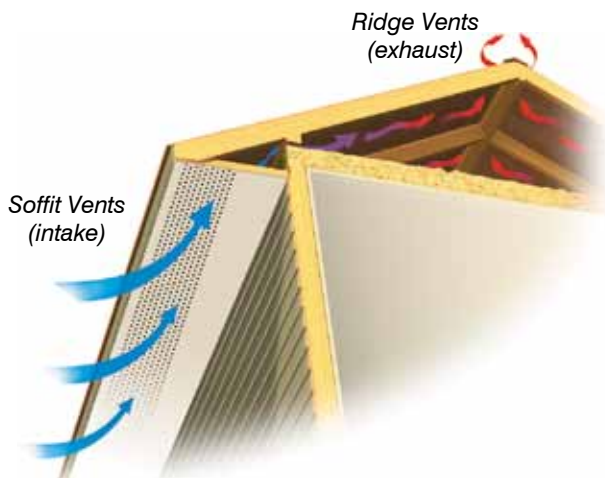

A BREATH OF FRESH AIR

WeatherBoards™ SOFFIT

Freedom of Choice allows you to choose from a complete line of fiber cement and vinyl soffit on your project. Both are available in a wide range of color options and styles to help give you a beautiful finished look.

WeatherBoards Soffit and Porch Ceiling Panels feature a selection of styles and designs that finish a home's exterior with great attention to detail. Choose smooth or cedar-grained styles for porch ceilings, or select perforated soffit to control the airflow under eaves and throughout your home.

Vinyl soffit offers you ease of installation and a desirable price point, while meeting and exceeding required ventilation requirements.

The Air Balance System

Proper ventilation is vital protection against damage to the roofing materials and structure. It also increases comfort inside the home and energy savings.

Experts agree that the most effective system is a balance of air intake and exhaust that creates a uniform flow of air through the attic. This system creates a condition in which the roof temperature is equalized from top to bottom, supplying a consistent airflow along the entire underside of the roof deck.